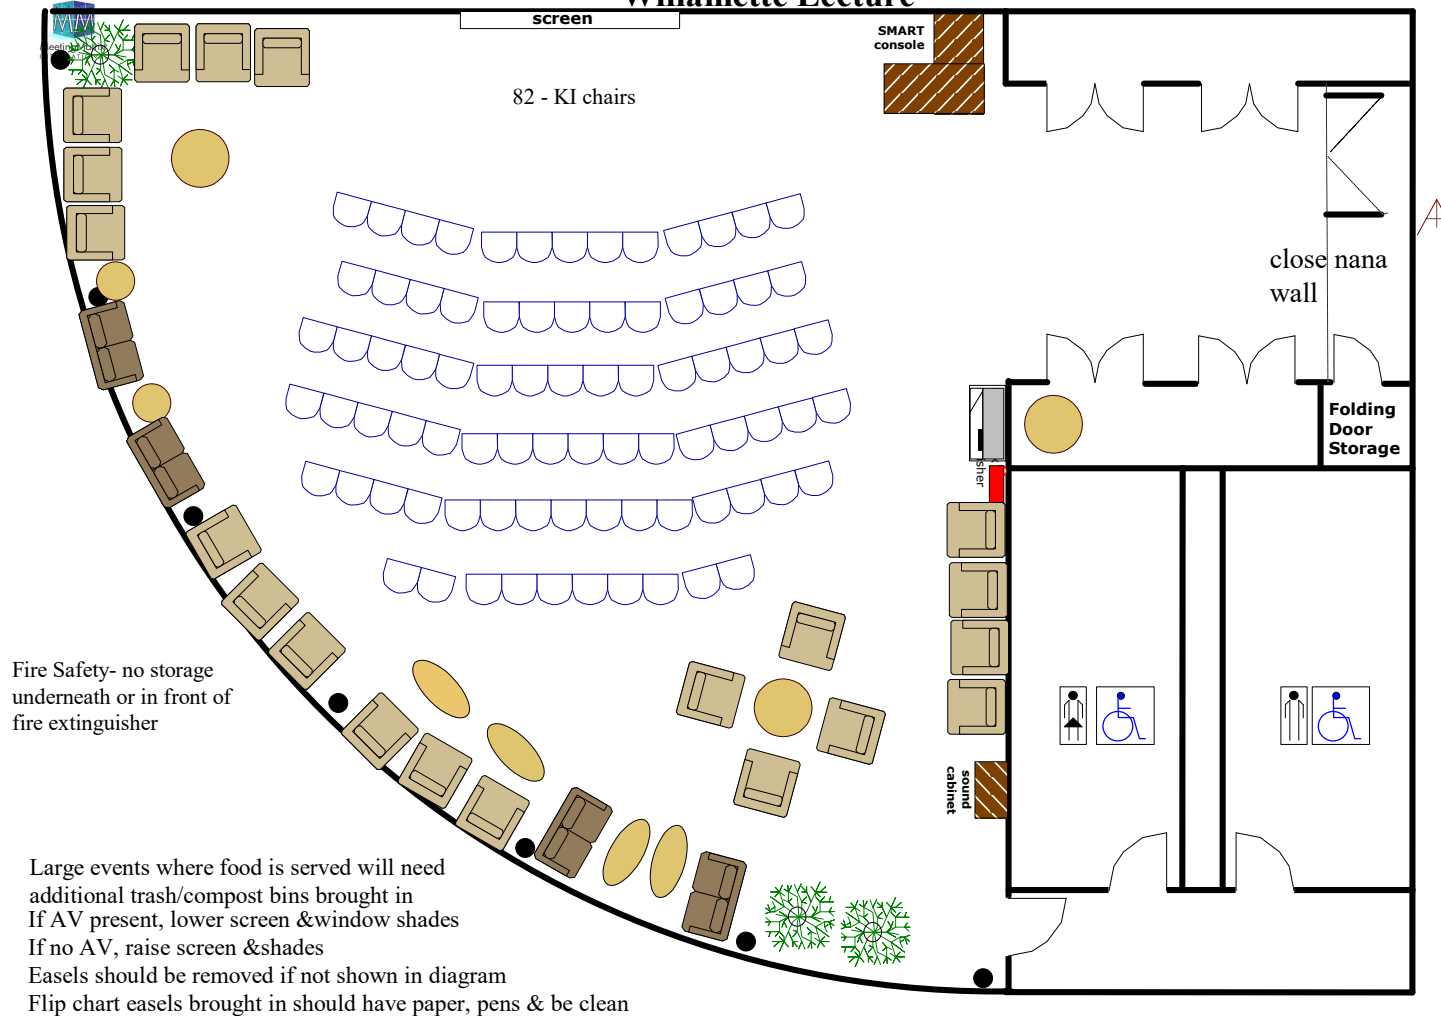

Willamette Lecture

Fire Safety- no storage underneath or in front of fire extinguisher

Large events where food is served will need additional trash/compost bins brought in
If AV present, lower screen & window shades
If no AV, raise screen & shades
Easels should be removed if not shown in diagram
Flip chart easels brought in should have paper, pens & be clean