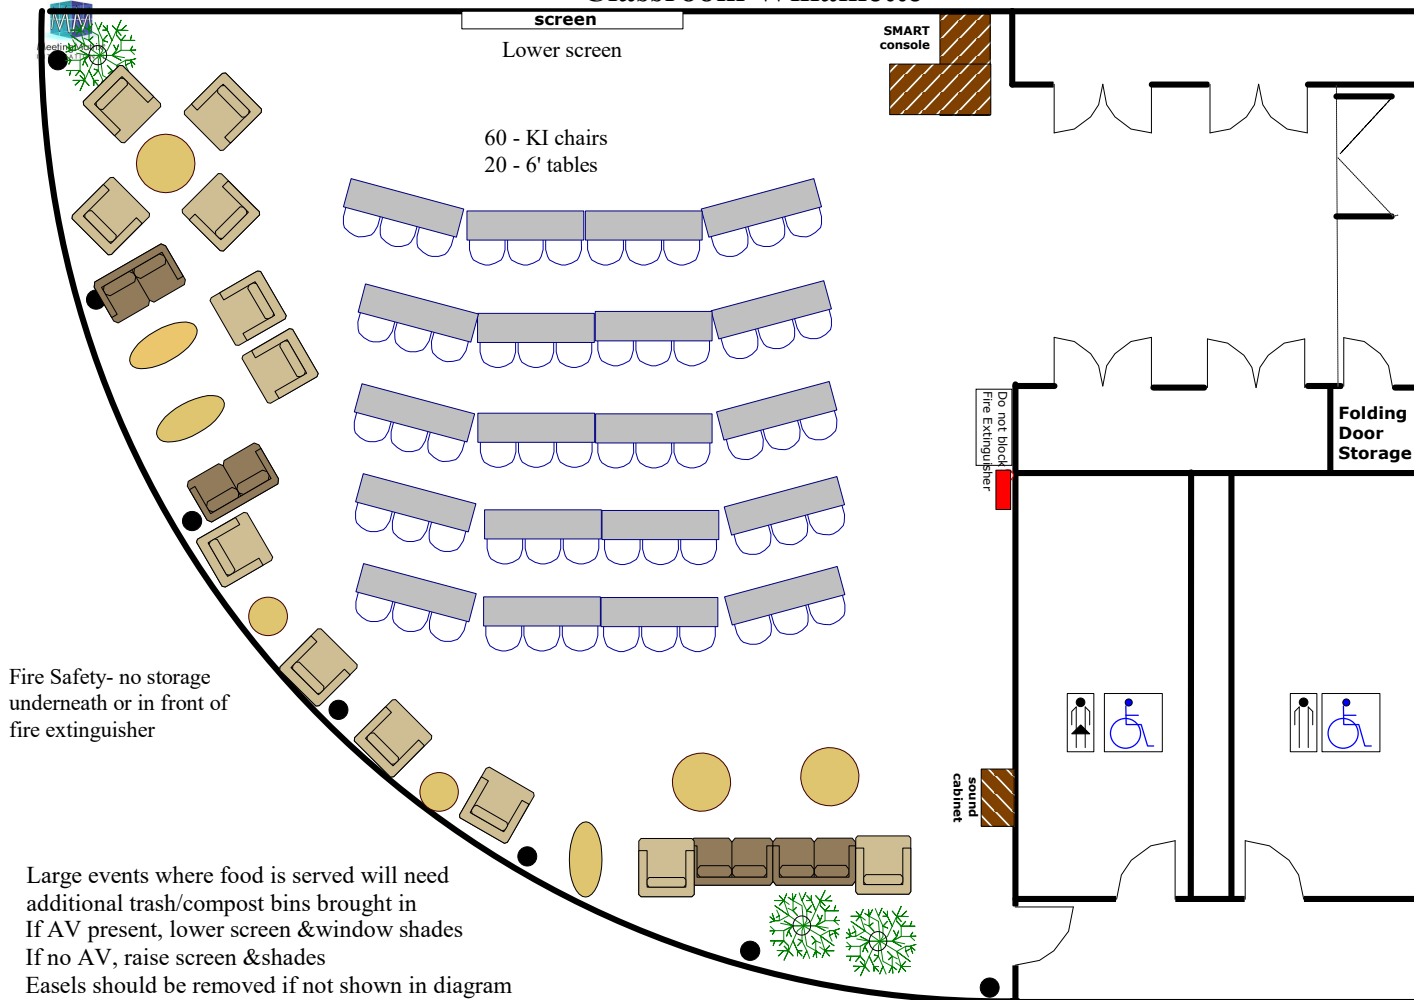

Classroom Willamette

Fire Safety- no storage underneath or in front of fire extinguisher

Large events where food is served will need additional trash/compost bins brought in
 If AV present, lower screen & window shades
 If no AV, raise screen & shades
 Easels should be removed if not shown in diagram
 Flip chart easels brought in should have paper, pens & be clean