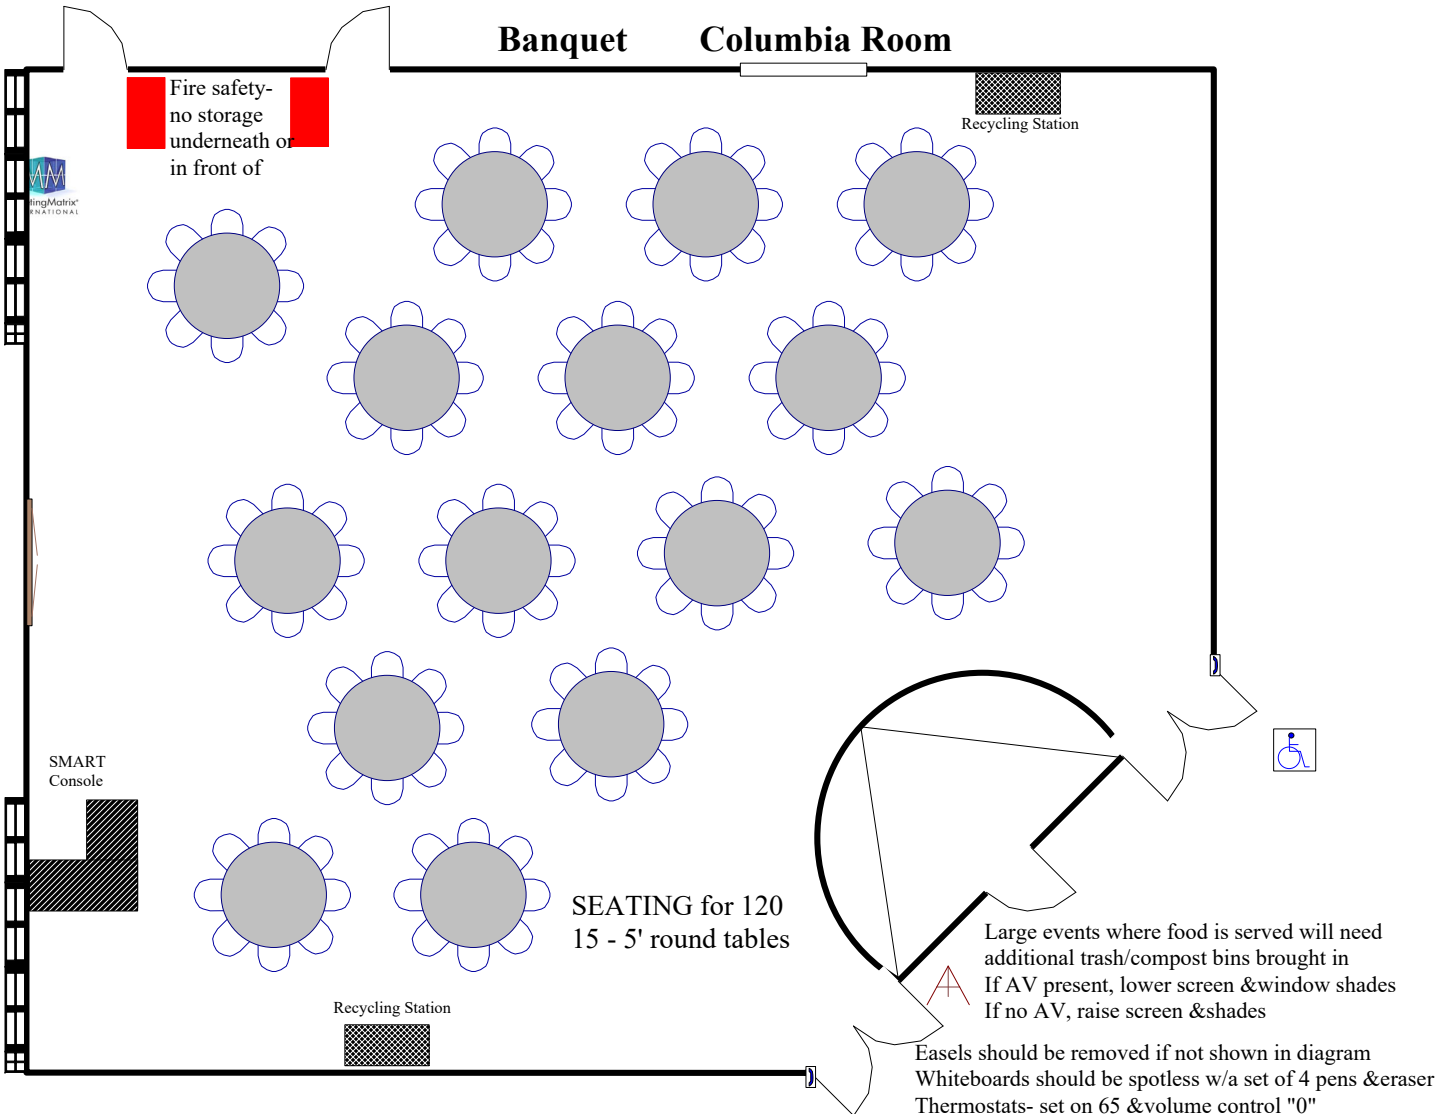

Banquet Columbia Room

Fire safety-
no storage
underneath or
in front of

Recycling Station

SMART
Console

SEATING for 120
15 - 5' round tables

Recycling Station

Large events where food is served will need
additional trash/compost bins brought in
If AV present, lower screen & window shades
If no AV, raise screen & shades

Easels should be removed if not shown in diagram
Whiteboards should be spotless w/a set of 4 pens & eraser
Thermostats- set on 65 & volume control "0"