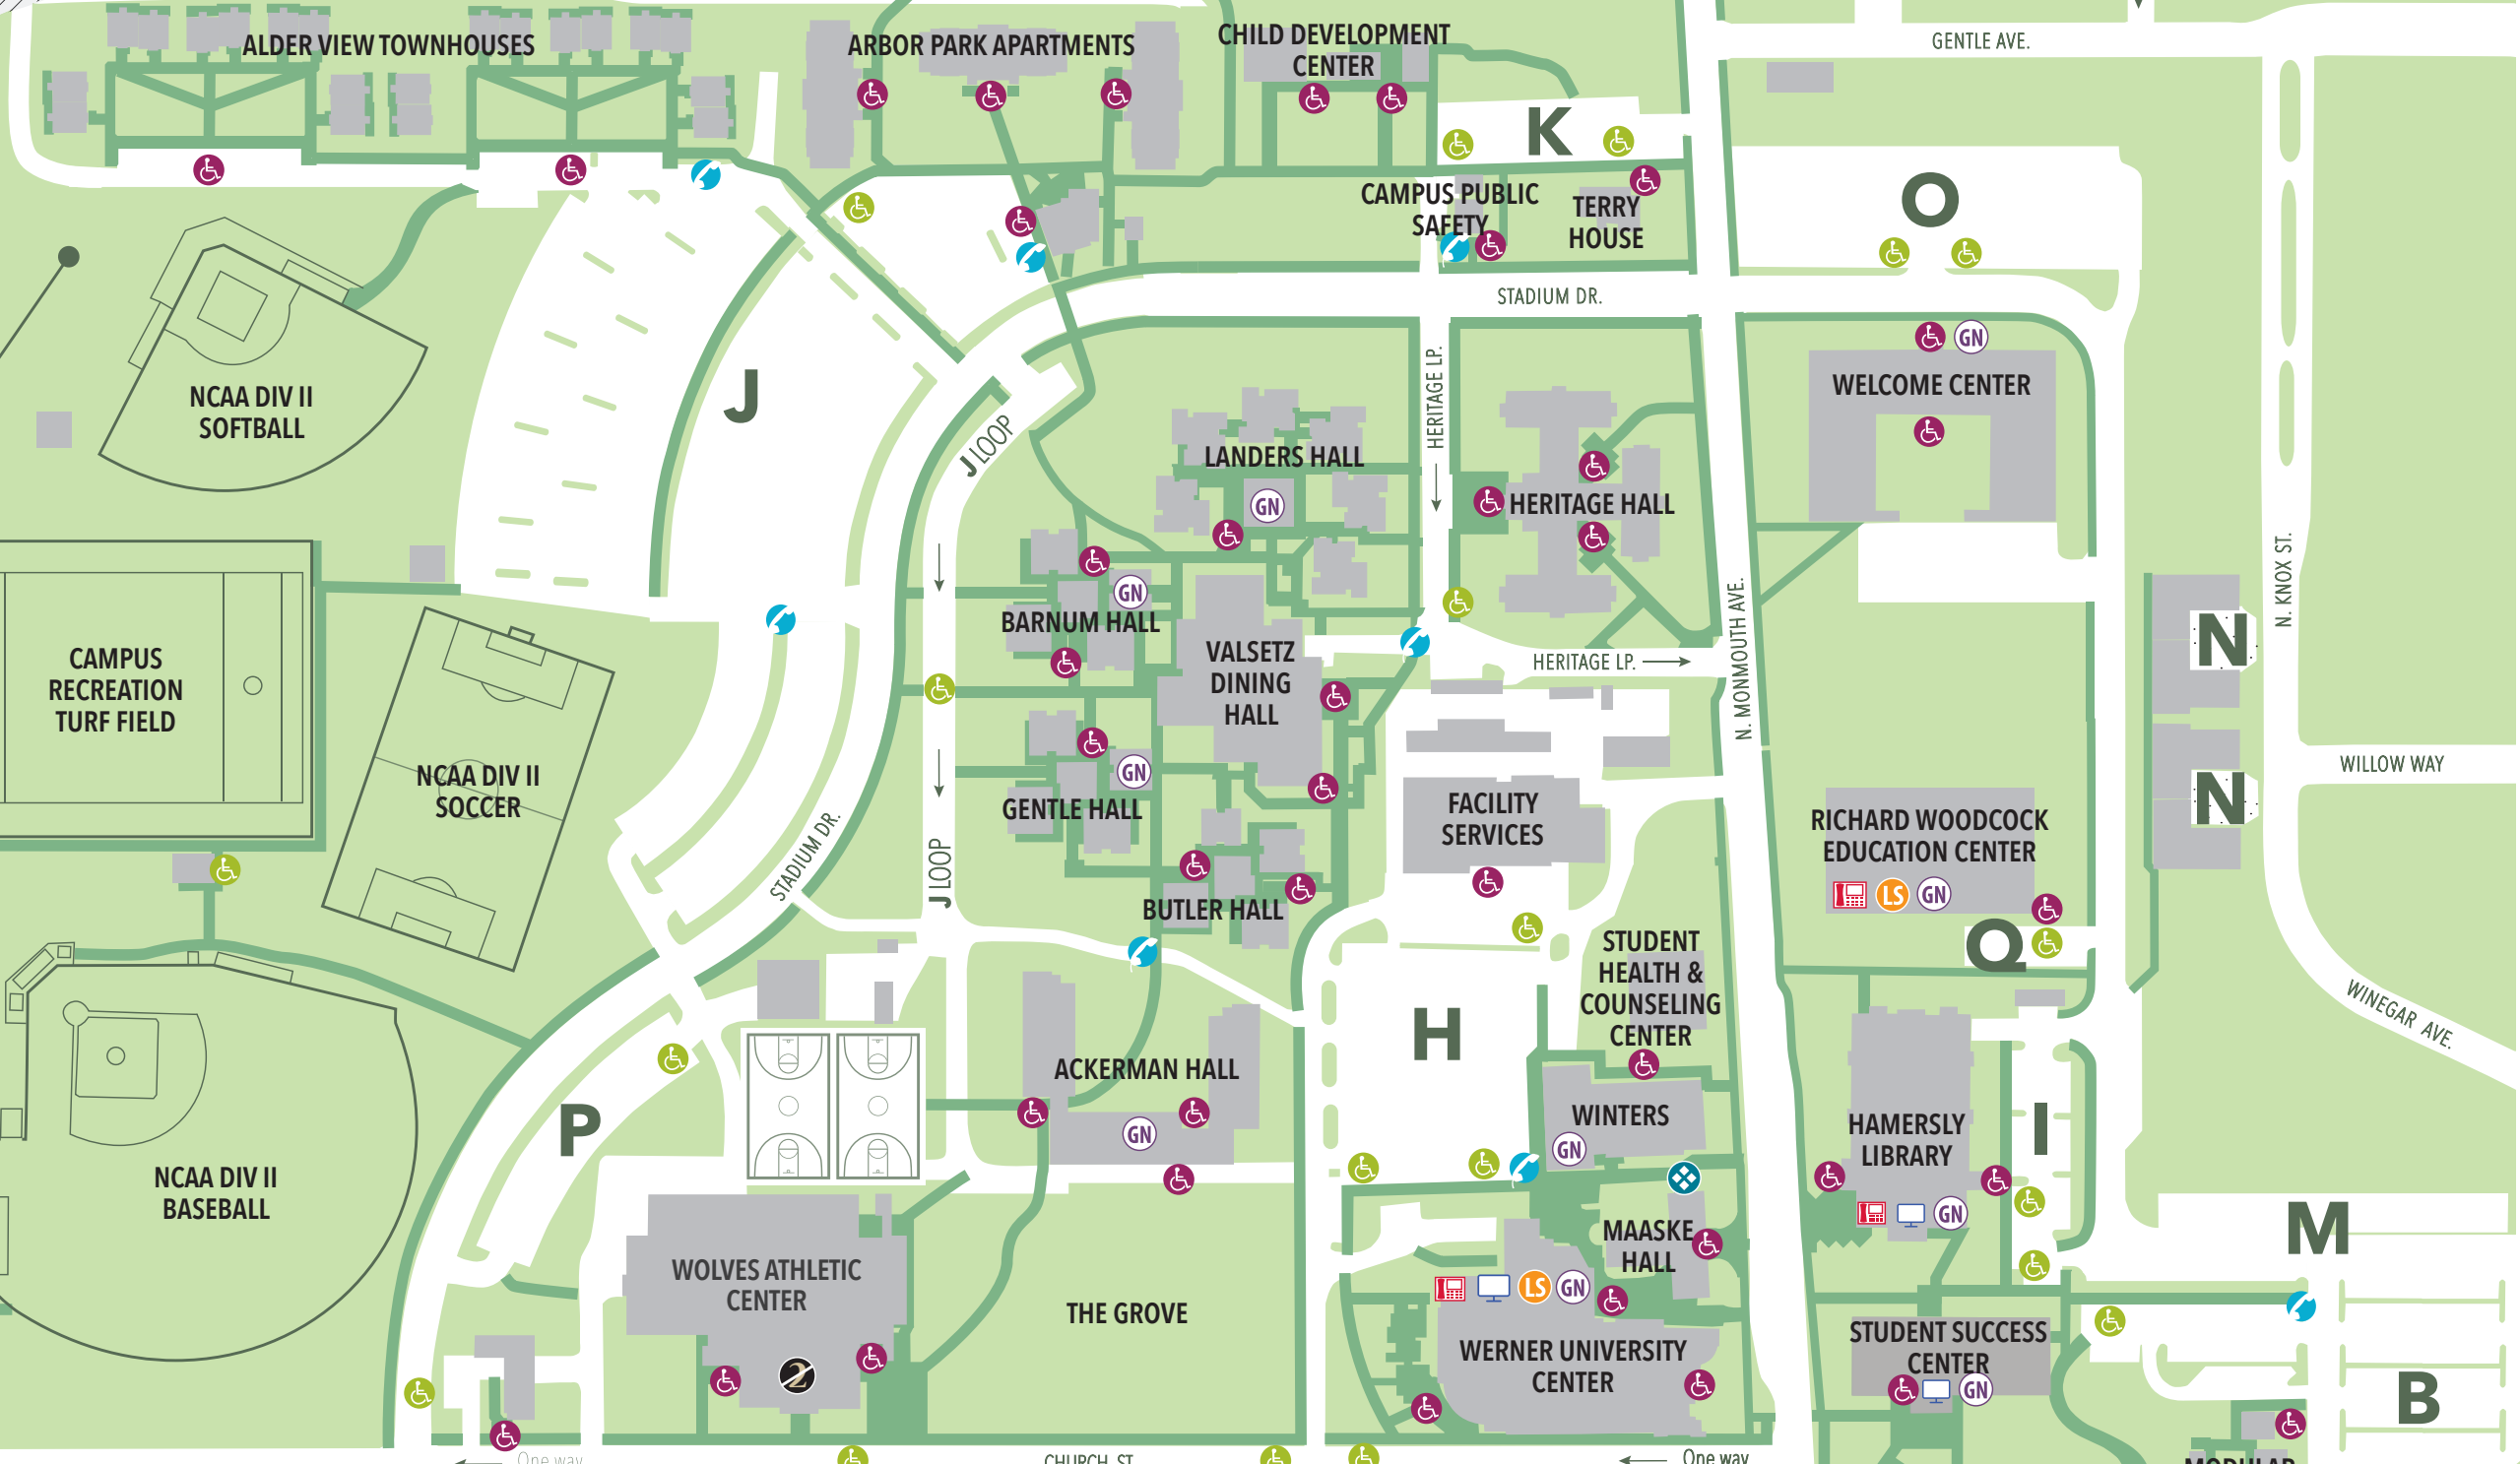

Western Oregon UNIVERSITY

ASH CREEK PRESERVE DISC GOLF COURSE

CAMPUS RECREATION GRASS FIELDS

CAMPUS RECREATION TURF FIELD

NCAA DIV II SOFTBALL

NCAA DIV II SOCCER

NCAA DIV II BASEBALL

LEGEND

- ACCESSIBLE (ADA) ENTRANCE
- DISABILITY PARKING
- EMERGENCY PHONE
- GENDER NEUTRAL RESTROOM
- LACTATION STATION
- ACCESSIBLE COMPUTERS
- OUTSIDE ELEVATOR TO 2ND FLOOR
- NO DISABILITY ACCESS ON SECOND FLOOR
- VIDEO PHONE