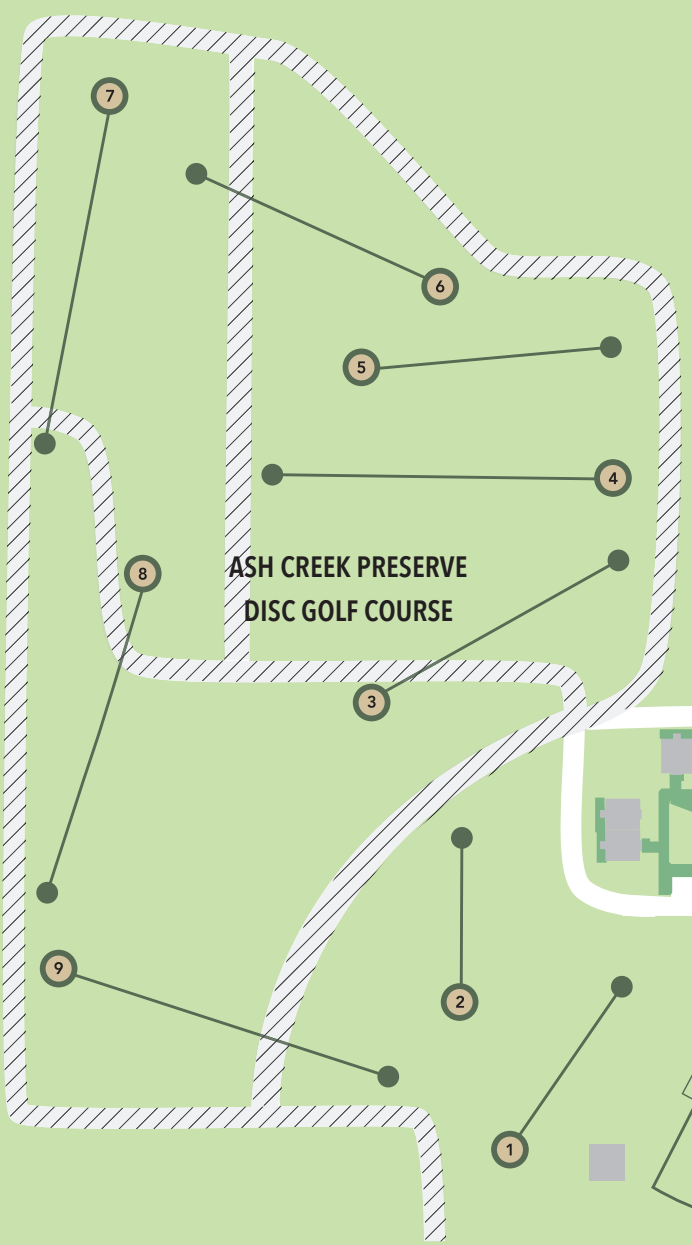

Western Oregon UNIVERSITY

ASH CREEK PRESERVE DISC GOLF COURSE

CAMPUS RECREATION GRASS FIELDS

CAMPUS RECREATION TURF FIELD

NCAA DIV II SOFTBALL

NCAA DIV II SOCCER

NCAA DIV II BASEBALL

LEGEND

- ACCESSIBLE (ADA) ENTRANCE
- DISABILITY PARKING
- EMERGENCY PHONE
- GENDER NEUTRAL RESTROOM
- LACTATION STATION
- ACCESSIBLE COMPUTERS
- OUTSIDE ELEVATOR TO 2ND FLOOR
- NO DISABILITY ACCESS ON SECOND FLOOR
- VIDEO PHONE