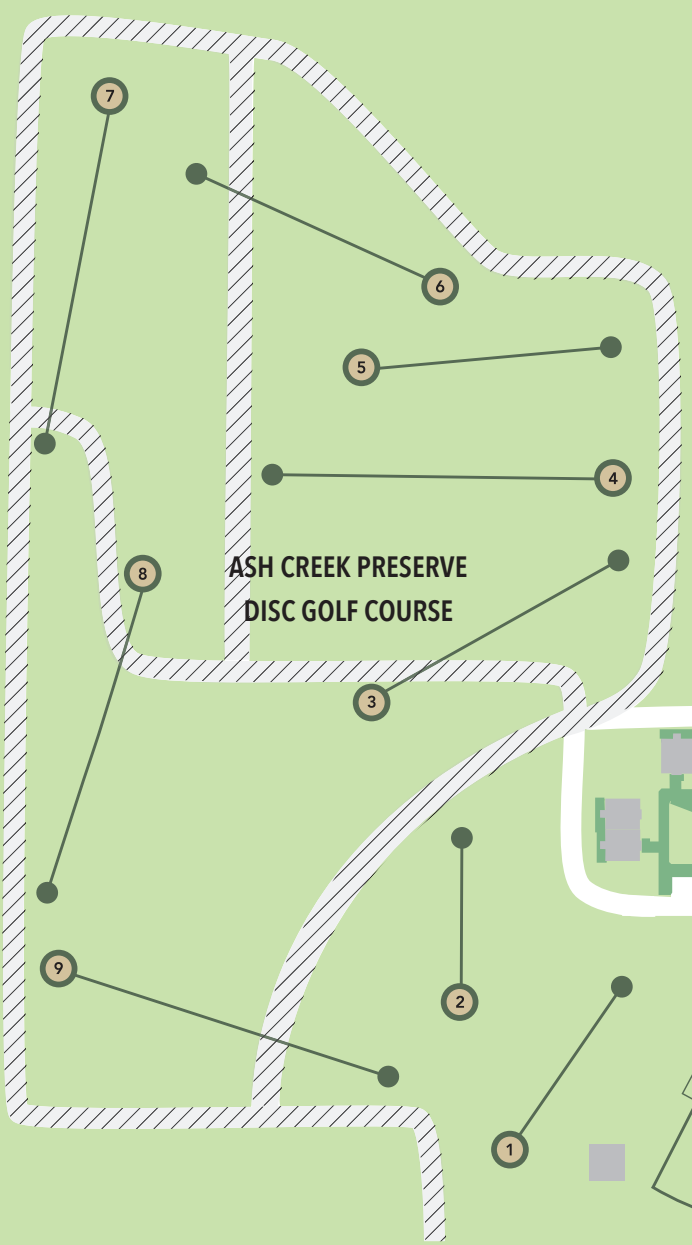

Western Oregon UNIVERSITY

ASH CREEK PRESERVE DISC GOLF COURSE

CAMPUS RECREATION GRASS FIELDS

NCAA DIV II SOFTBALL

CAMPUS RECREATION TURF FIELD

NCAA DIV II SOCCER

NCAA DIV II BASEBALL

NEW P.E.

THE GROVE

MCARTHUR FIELD
NCAA DIV II FOOTBALL

LEGEND

- ACCESSIBLE (ADA) ENTRANCE
- DISABILITY PARKING
- EMERGENCY PHONE
- GENDER NEUTRAL RESTROOM
- LACTATION STATION
- ACCESSIBLE COMPUTERS
- OUTSIDE ELEVATOR TO 2ND FLOOR
- NO DISABILITY ACCESS ON SECOND FLOOR
- VIDEO PHONE