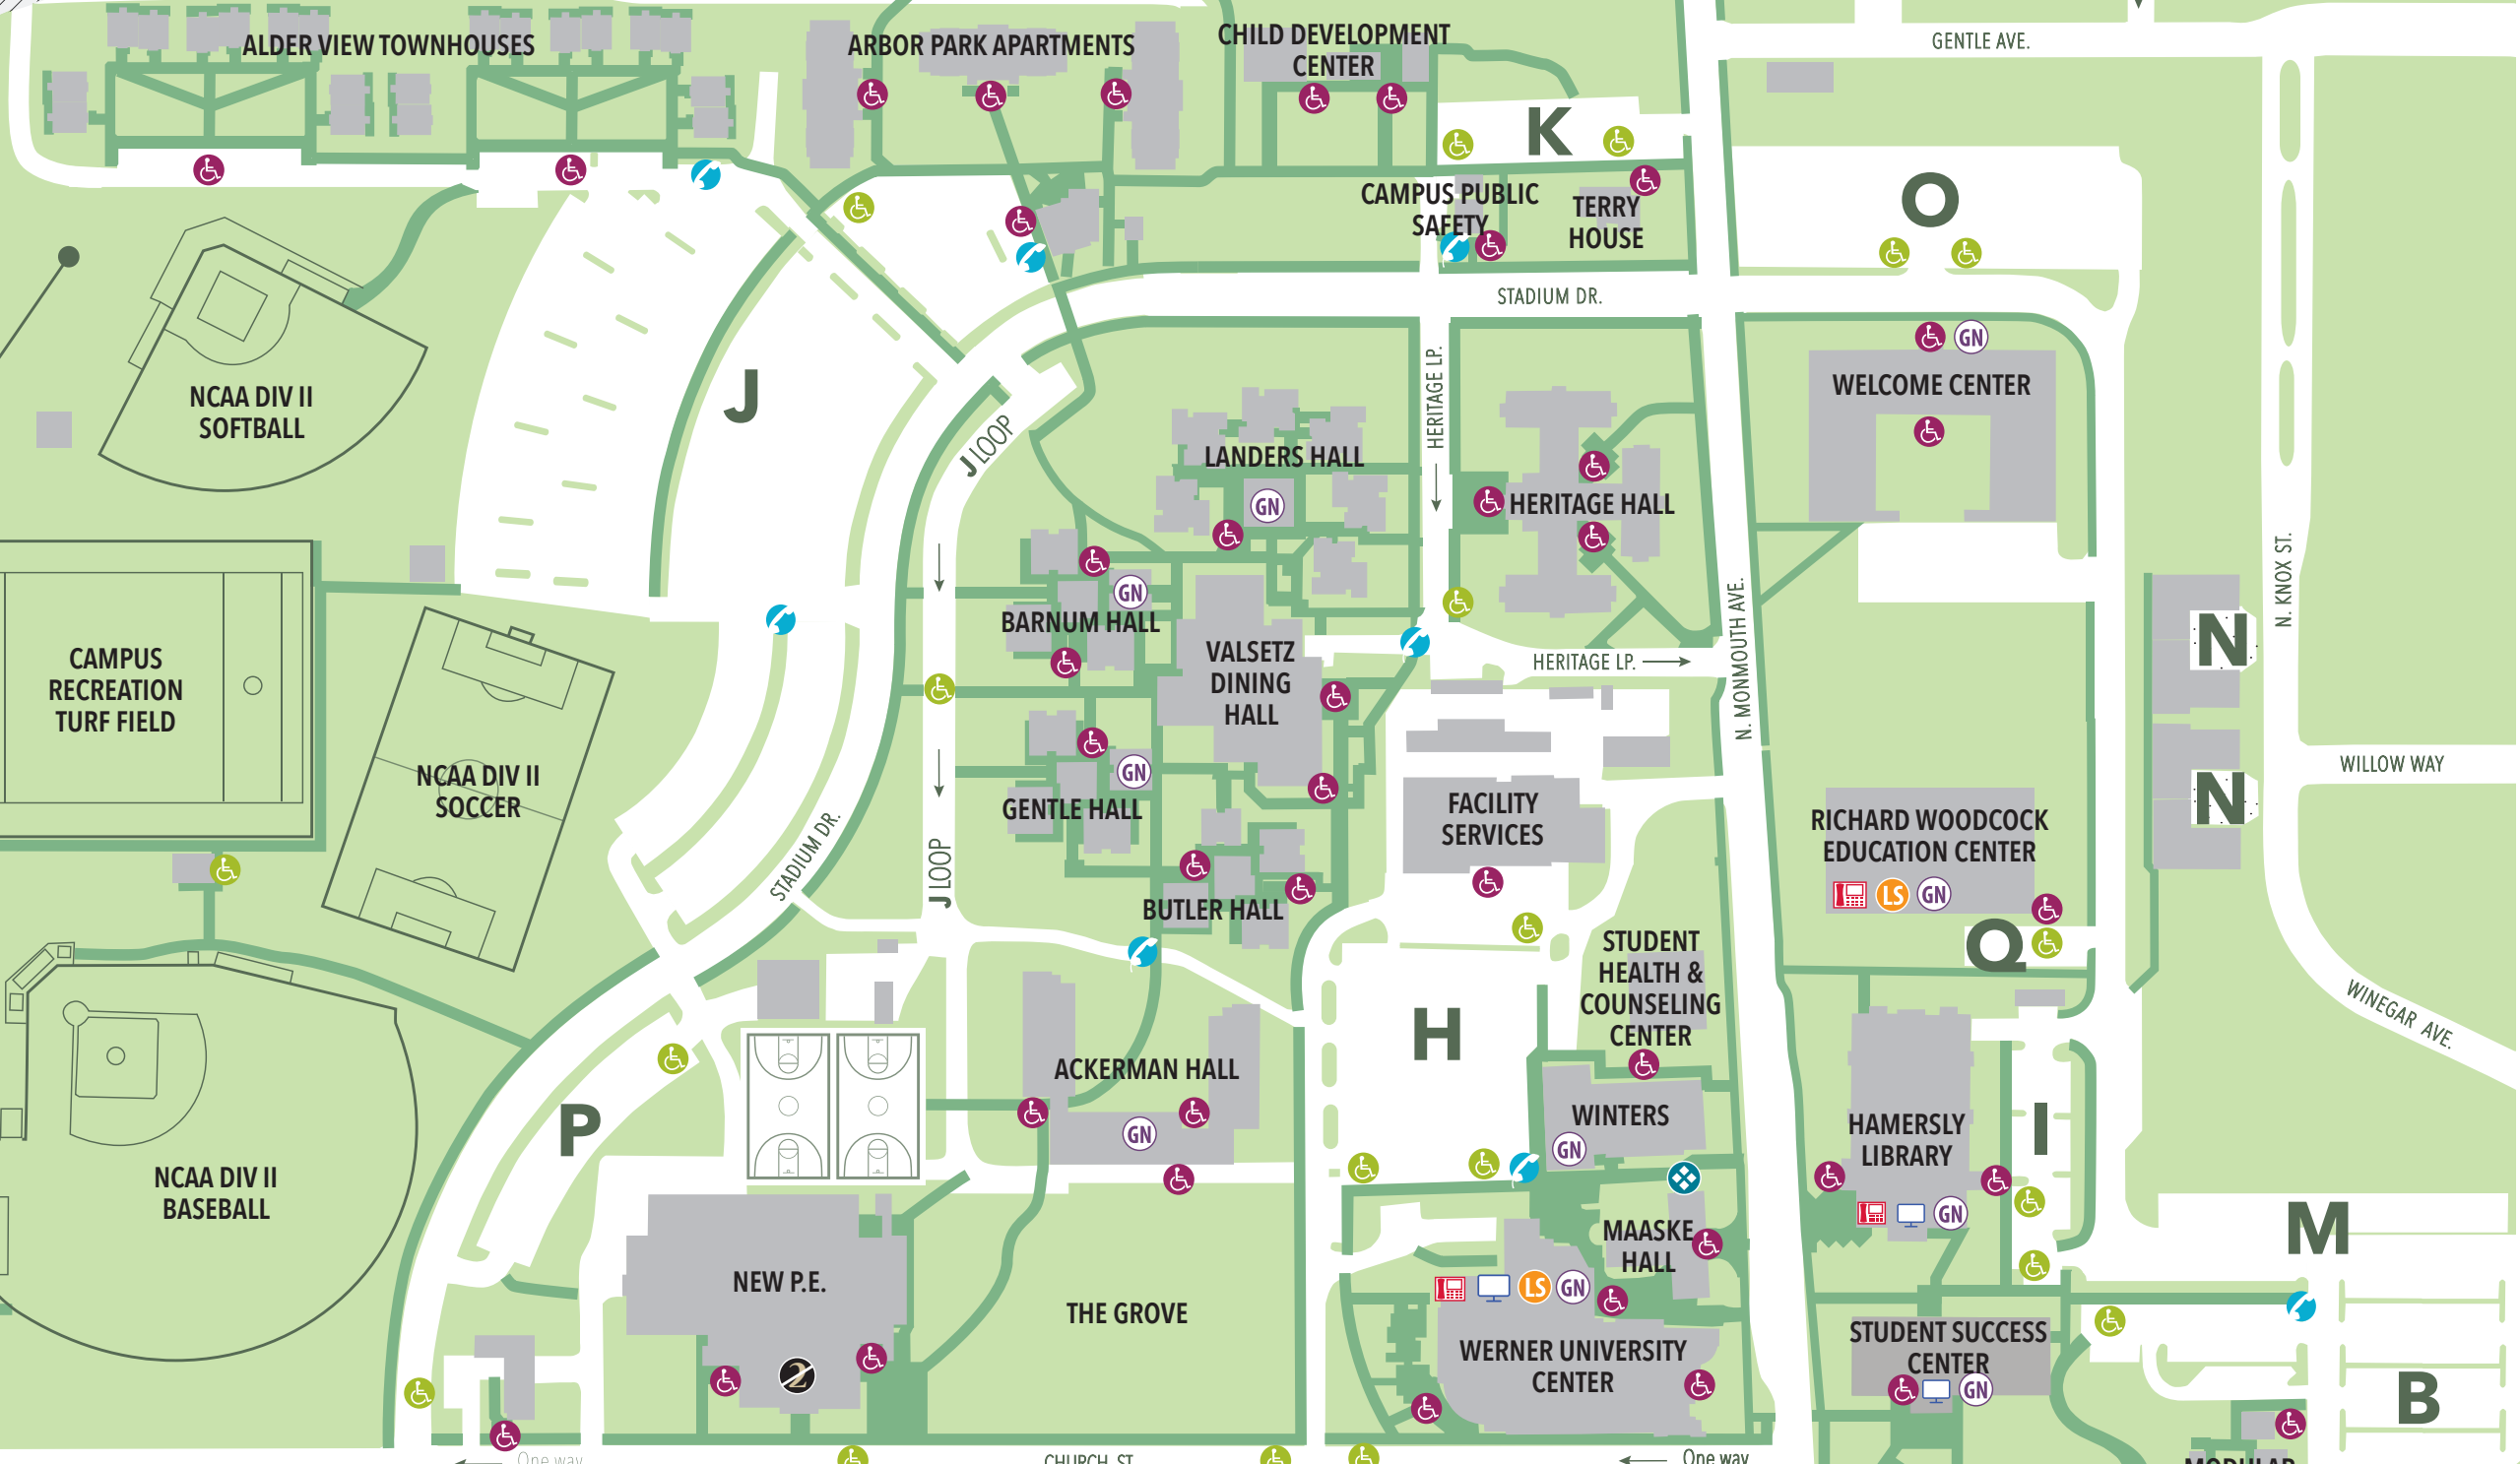

Western Oregon UNIVERSITY

ASH CREEK PRESERVE DISC GOLF COURSE

CAMPUS RECREATION GRASS FIELDS

NCAA DIV II SOFTBALL

CAMPUS RECREATION TURF FIELD

NCAA DIV II SOCCER

NCAA DIV II BASEBALL

NEW P.E.

THE GROVE

MCARTHUR FIELD
NCAA DIV II FOOTBALL

LEGEND

- ACCESSIBLE (ADA) ENTRANCE
- DISABILITY PARKING
- EMERGENCY PHONE
- GENDER NEUTRAL RESTROOM
- LACTATION STATION
- ACCESSIBLE COMPUTERS
- OUTSIDE ELEVATOR TO 2ND FLOOR
- NO DISABILITY ACCESS ON SECOND FLOOR
- VIDEO PHONE