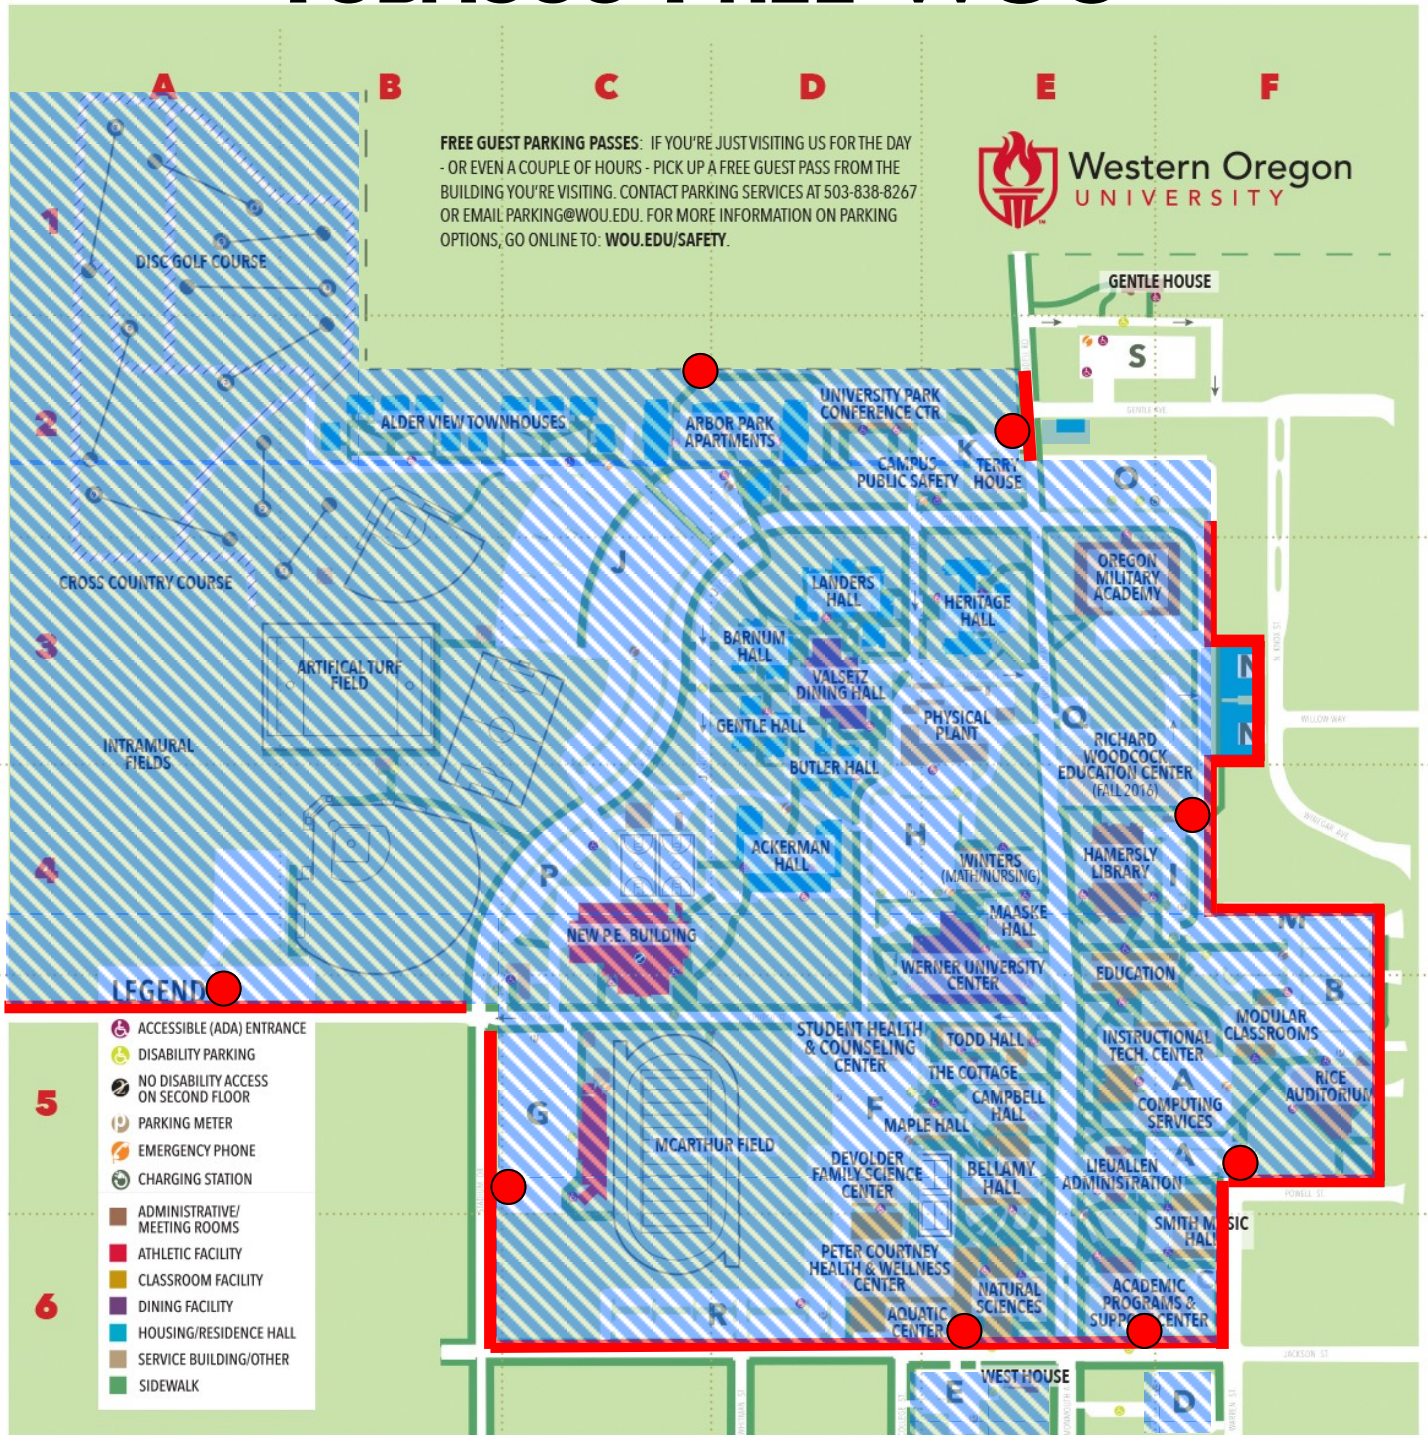

# TOBACCO FREE WOU

All shaded areas, including streets and sidewalks are Tobacco Free as of Sept. 18th, 2015

WOU Tobacco Policy  
Monmouth City Ordinance 1340

● Tobacco Waste Receptacles

Red lines are campus perimeters, where tobacco use is permitted prior to entering campus