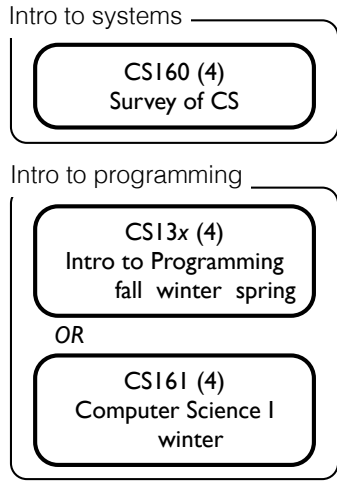

BS/BA

BAS, 2+2

Start here with
advisor approval ▶

Concentration: 16 credits

Minor

▶16 upper-division IS course credits
plus prerequisites (24-36 total credits)

DATA101 Foundations of Data Analytics
CS13x Intro to Programming
CS162 Computer Science II
WR300 Tech and Workplace Writing