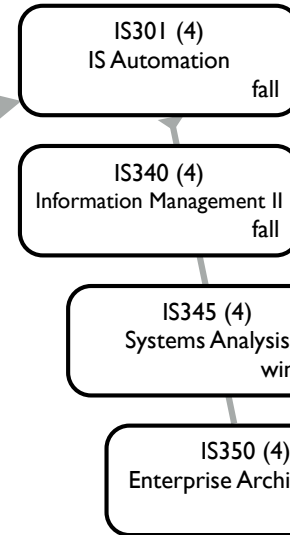

BS/BA

BAS, 2+2

Start here with
advisor approval ▶

Concentration: 16 credits

Minor

▶16 upper-division IS course credits
plus prerequisites (24-36 total credits)

DATA101 Foundations of Data Analytics
CS13x Intro to Programming
CS162 Computer Science II
WR300 Tech and Workplace Writing