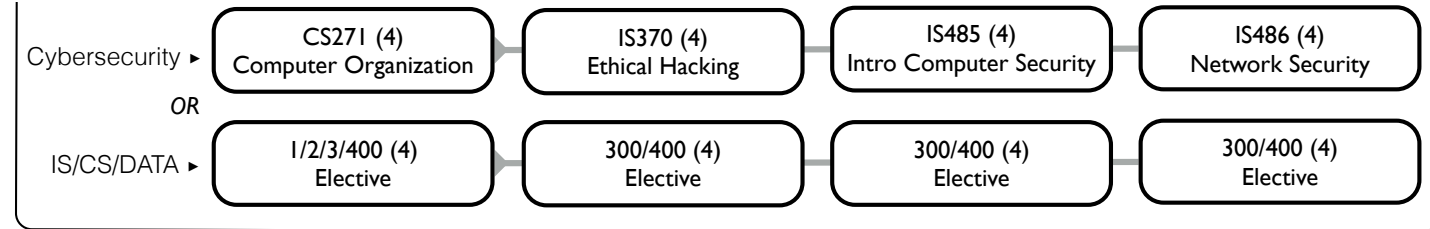

BS/BA

BAS, 2+2

Start here with
advisor approval ▶

Concentration: 16 credits

Minor

▶16 upper-division IS course credits
plus prerequisites (24-36 total credits)

DATA101 Foundations of Data Analytics
CS13x Intro to Programming
CS162 Computer Science II
WR300 Tech and Workplace Writing