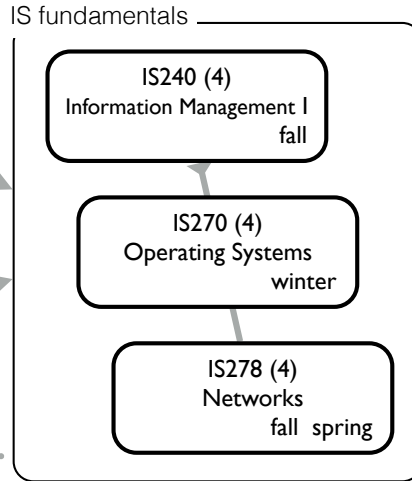

BS/BA

BAS, 2+2

Start here with
advisor approval ▶

Concentration: 16 credits

Minor

▶16 upper-division IS course credits
plus prerequisites (24-36 total credits)

DATA101 Foundations of Data Analytics
CS13x Intro to Programming
CS162 Computer Science II
WR300 Tech and Workplace Writing