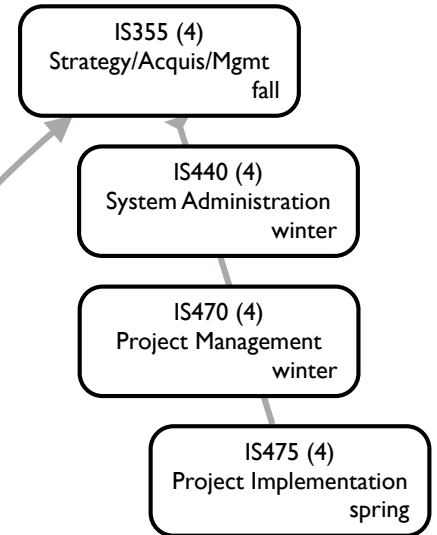

BS/BA

BAS, 2+2

Start here with
advisor approval ▶

Concentration: 16 credits

Minor

▶16 upper-division IS course credits
plus prerequisites (24-36 total credits)

DATA101 Foundations of Data Analytics
CS13x Intro to Programming
CS162 Computer Science II
WR300 Tech and Workplace Writing